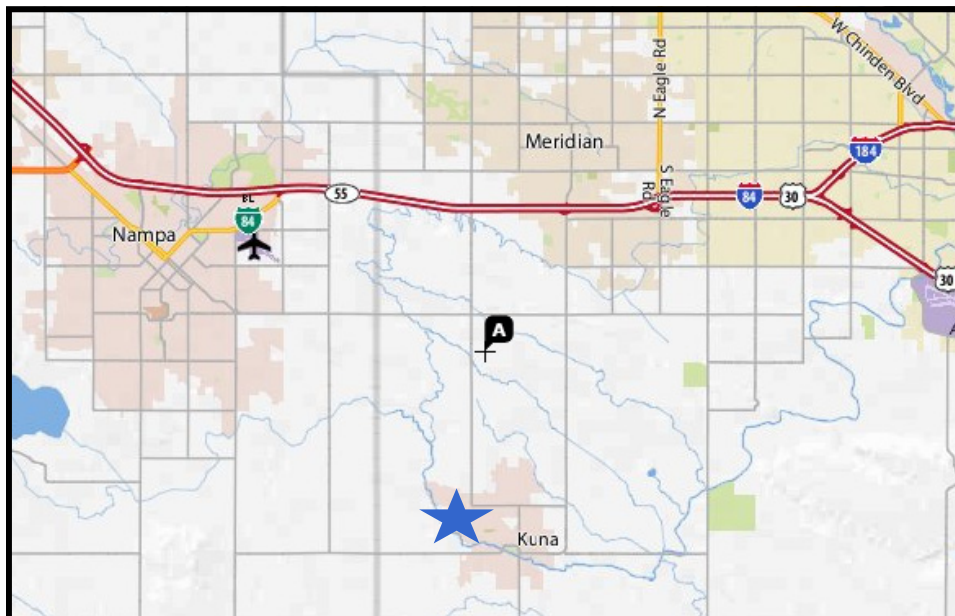

# PAWNEE CREEK SUBDIVISION

W. Deer Flat Rd., Kuna Idaho

## CALL FOR INFORMATION

Available:

Contact:

63 Lots

Dan Bureau

Views of the Owyhee Mountains

208.639.8161

*This information was obtained from sources believed reliable, but cannot be guaranteed.  
Any opinions or estimates are used for example only.*